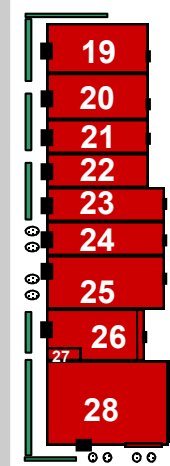

304-765-7880
greg@flatwoods.com

	Store Name	Sq. Feet
1	WV DMV	6720
2	Available	4620
3	Urgent Care Xpress	4444
4	Tools and More	3634
5	Community Care	2520
6	Available	2688
7	El Gallo Mexican Restaurant	2688
8-9	Fresenius Dialysis Center	7360
10A	Genesis	425
10-11	China Buffet	4000
12	Restrooms	
13	Restrooms	
14	Enterprise	3360
15	Elk Energy	3612
16	Available	3066
17	Legg's/Hanes/Bali	5600
18	Famous Footwear	5100
19	United Summit Center	2440
20	Diamond Nail	1475
21	Sprint Wireless	1464
22	Bon Worth	1800
23	Wild Vine and Spirits	3200
24	Evolution Fitness	3360
25	Dress Barn	8700
26	Everything Fiesta	4929
27	Restrooms	
28	Amish Farms	12,000

FLATWOODS FACTORY STORES ENTRANCE

South to Charleston, WV

North to Clarksburg, WV