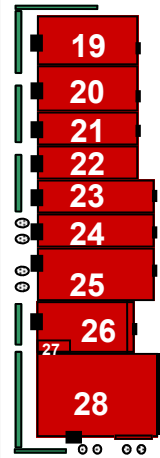

304-765-7880
greg@flatwoods.com

	Store Name	Sq. Feet
1	WV DMV	6720
2	Corning Revere	4620
3	Care Xpress Urgent Care	4444
4	Tools and more!	3634
5	Care Xpress Care 2	2520
6	Available	2688
7	El Galo	2688
8	Available	3360
9	Available	4000
10	China Buffet	3000
10A	Lost Road Candles	400
11	Available	1000
12	Restrooms	
13	Restrooms	
14	Braxton CVB / Enterprise	3360
15	McFly Outdoors	3612
16	Mattress Warehouse	3066
17	Legg's/Hanes/Bali	5600
18	Famous Footwear	5100
19	VA Medical Center	2440
20	Diamond Nail	1475
21	Sprint	1464
22	Bon Worth	1800
23	Wild Vine and Spirits	3200
24	Available	3360
25	Dress Barn	8700
26	Everything Fiesta	4929
27	Restrooms	
28	Amish Farms	12,000