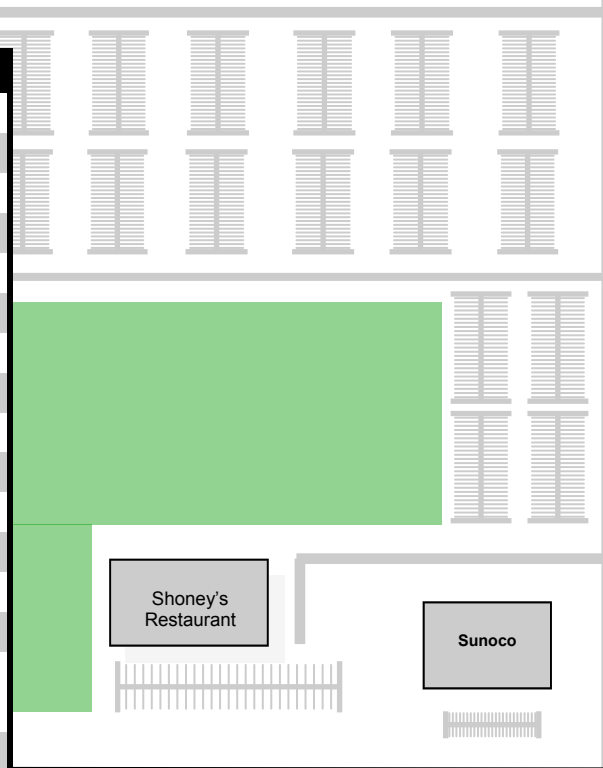

304-765-7880
greg@flatwoods.com

	Store Name	Sq. Feet
1	WV DMV	6720
2	Corning Revere	4620
3	Care Xpress Urgent Care	4444
4	Tools and more!	3634
5	Care Xpress Care 2	2520
6	Available	2688
7	El Galo	2688
8	Available	3360
9	Available	4000
10	China Buffet	3000
10A	Lost Road Candles	400
11	Available	1000
12	Restrooms	
13	Restrooms	
14	Braxton CVB / Enterprise	3360
15	McFly Outdoors	3612
16	Mattress Warehouse	3066
17	Legg's/Hanes/Bali	5600
18	Famous Footwear	5100
19	VA Medical Center	2440
20	Diamond Nail	1475
21	Sprint	1464
22	Bon Worth	1800
23	Wild Vine and Spirits	3200
24	Available	3360
25	Dress Barn	8700
26	Everything Fiesta	4929
27	Restrooms	
28	Amish Farms	12,000

SKIDMORE LANE

Farmer's Market

Wendy's

FLATWOODS FACTORY STORES ENTRANCE

Car Entrance
Truck Entr

Walmart Entrance

Scotts Fork Road

South to Charleston, WV