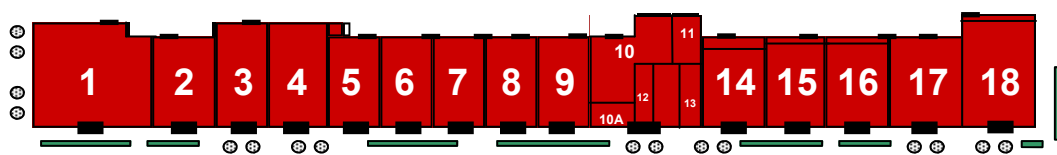

304-765-7880
greg@flatwoods.com

	Store Name	Sq. Feet
1	WV DMV	6720
2	Corning Revere	4620
3	Care Xpress Urgent Care	4444
4	Tools and more!	3634
5	Care Xpress Care 2	2520
6	Available	2688
7	El Galo	2688
8	Available	3360
9	Available	4000
10	China Buffet	3000
10A	Lost Road Candles	400
11	Available	1000
12	Restrooms	
13	Restrooms	
14	Braxton CVB / Enterprise	3360
15	McFly Outdoors	3612
16	Mattress Warehouse	3066
17	Legg's/Hanes/Bali	5600
18	Famous Footwear	5100
19	VA Medical Center	2440
20	Diamond Nail	1475
21	Sprint	1464
22	Bon Worth	1800
23	Wild Vine and Spirits	3200
24	Available	3360
25	Dress Barn	8700
26	Everything Fiesta	4929
27	Restrooms	
28	Amish Farms	12,000